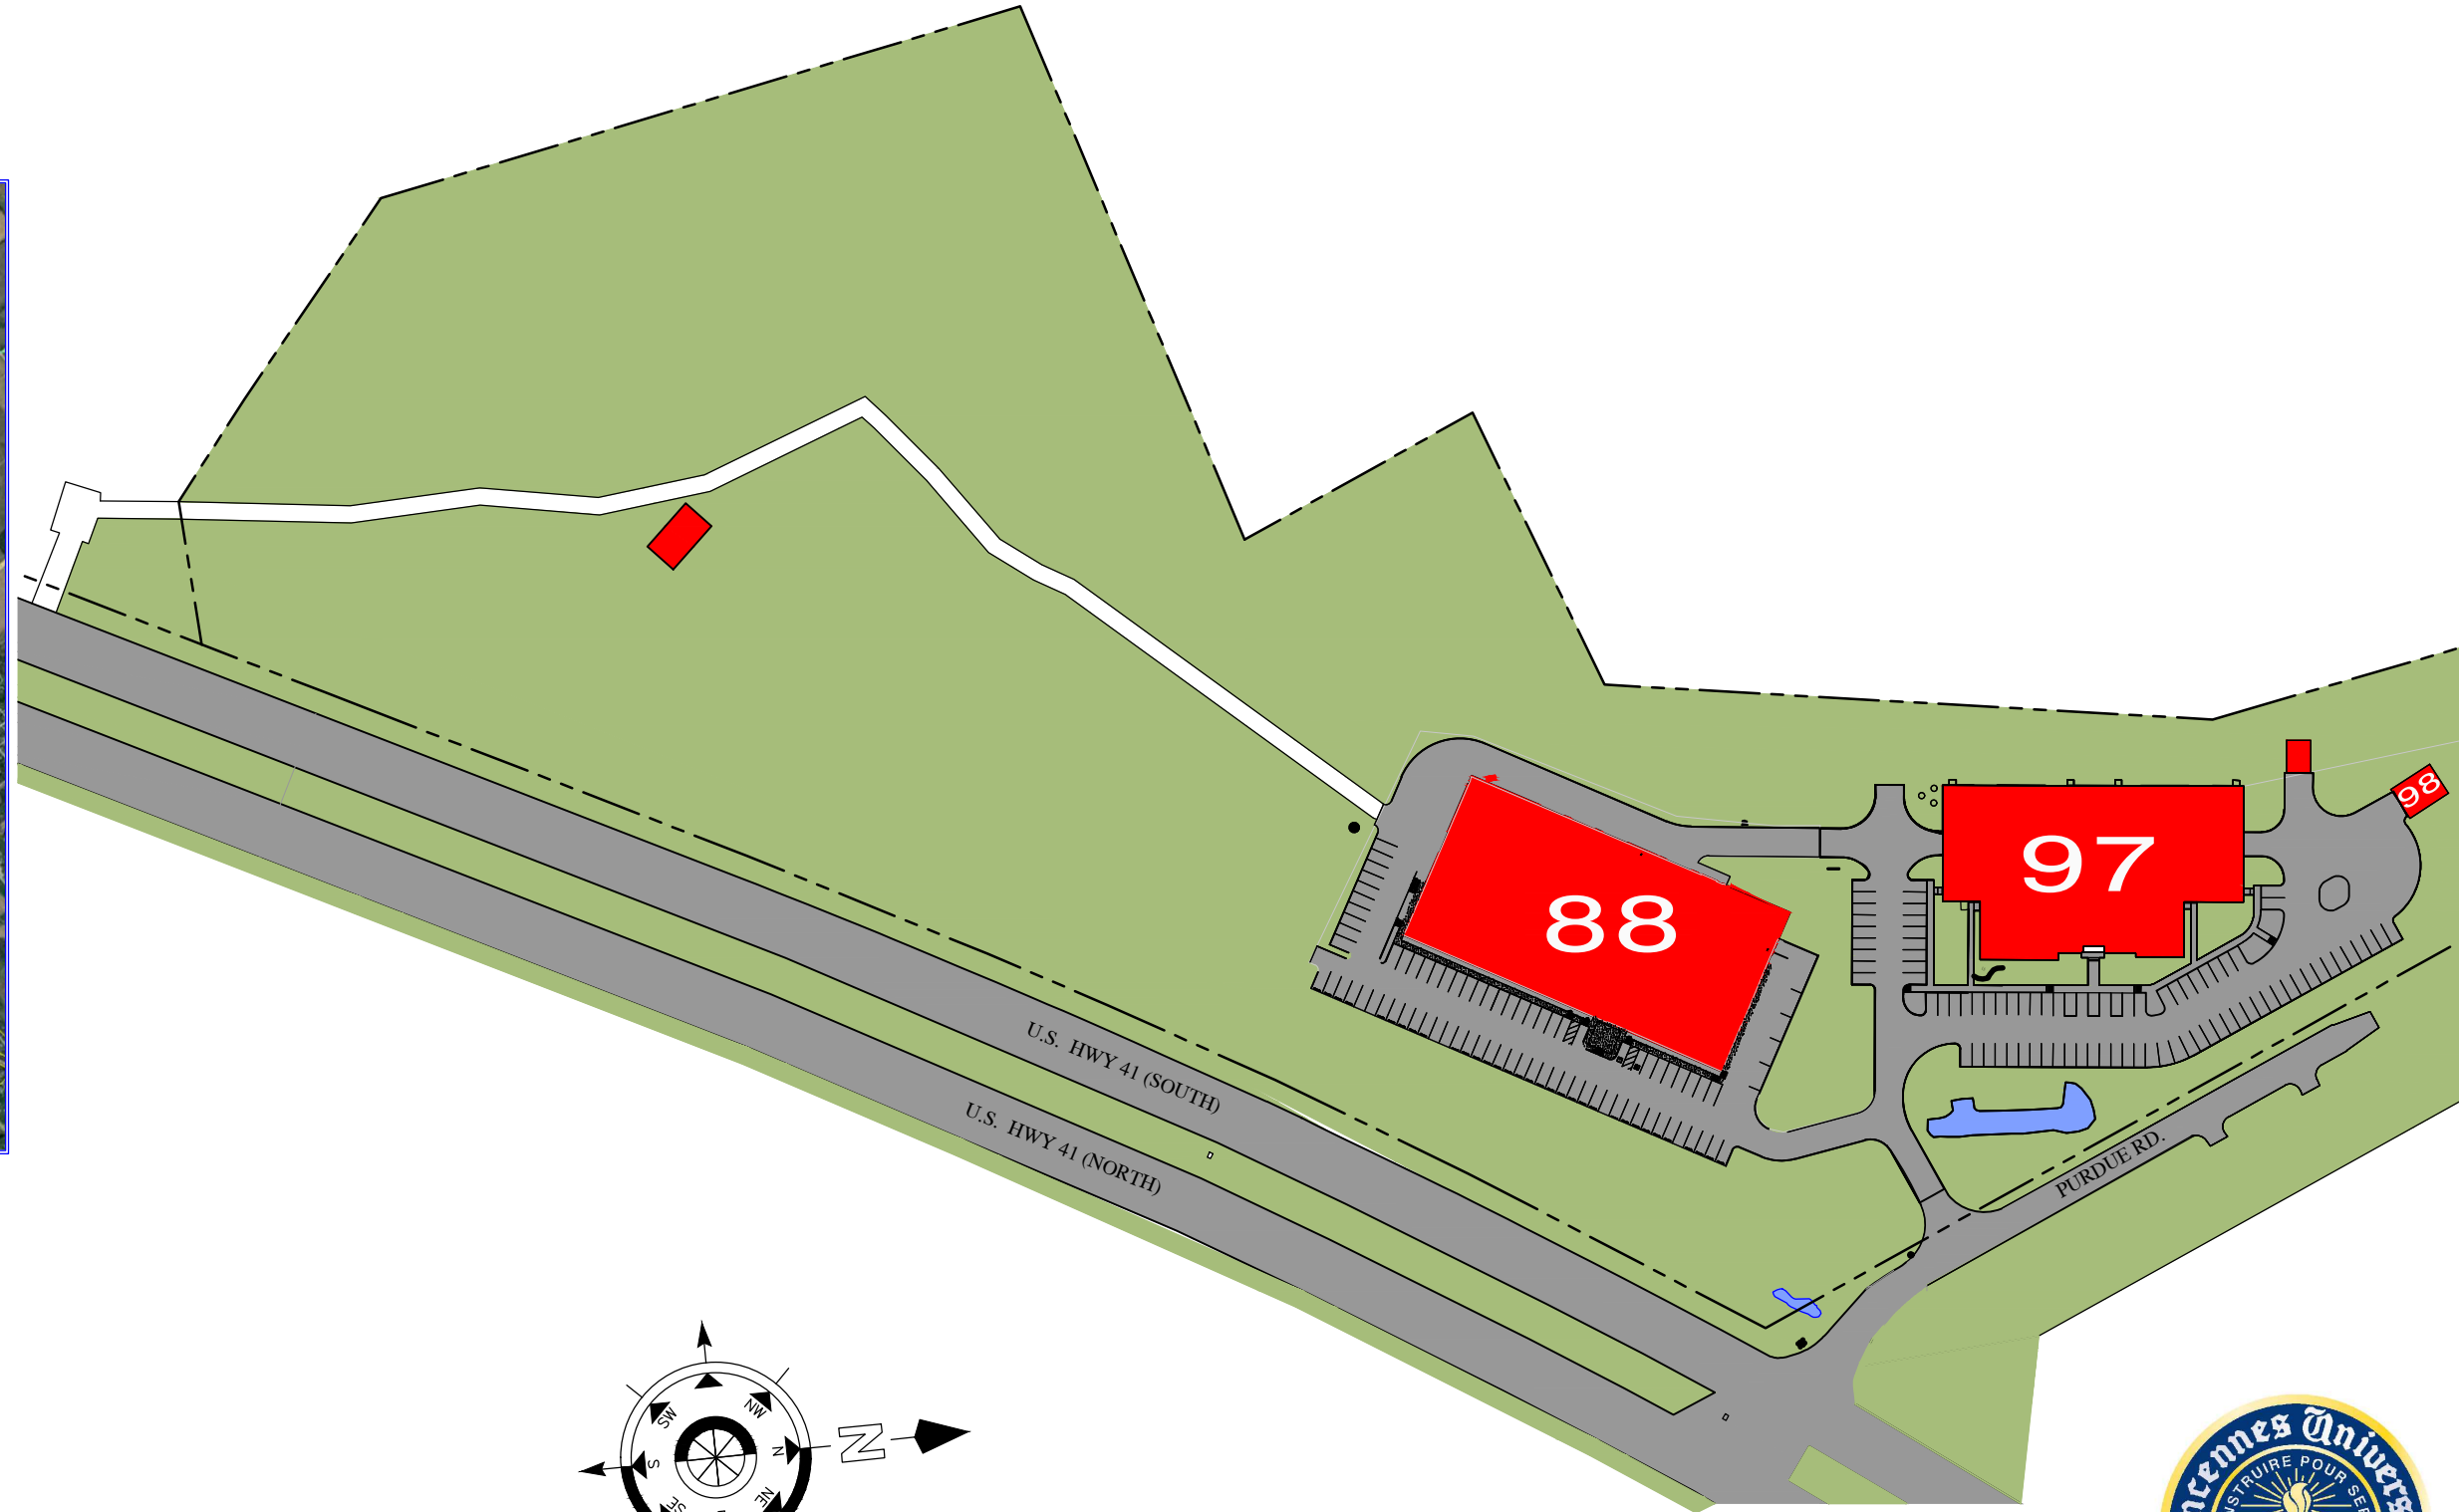

BUILDING LOCATIONS

- 88 AGC AGRICULTURAL CENTER**
4259 PURDUE RD. - OFF US HWY 41 NORTH OF VINCENNES
- 97 DTC DIESEL TECHNOLOGY CENTER**
4259 PURDUE RD. - OFF US HWY 41 NORTH OF VINCENNES
- 98 JDSB1 JOHN DEERE STORAGE BUILDING #1**
4259 PURDUE RD. - OFF US HWY 41 NORTH OF VINCENNES

VINCENNES UNIVERSITY

Diesel Technology and Ag Center Campus

DIRECTIONS FROM MAIN CAMPUS

STARTING POINT: Vincennes University Main Campus

1. Heading Northeast on N 2nd
2. Turn right onto E St Clair St (Stop Light)
3. Turn left onto N 6th St (Stop Light)
4. Straight onto US Hwy 41 N
5. Turn left onto N. Purdue Rd

*** Arrive at location.**