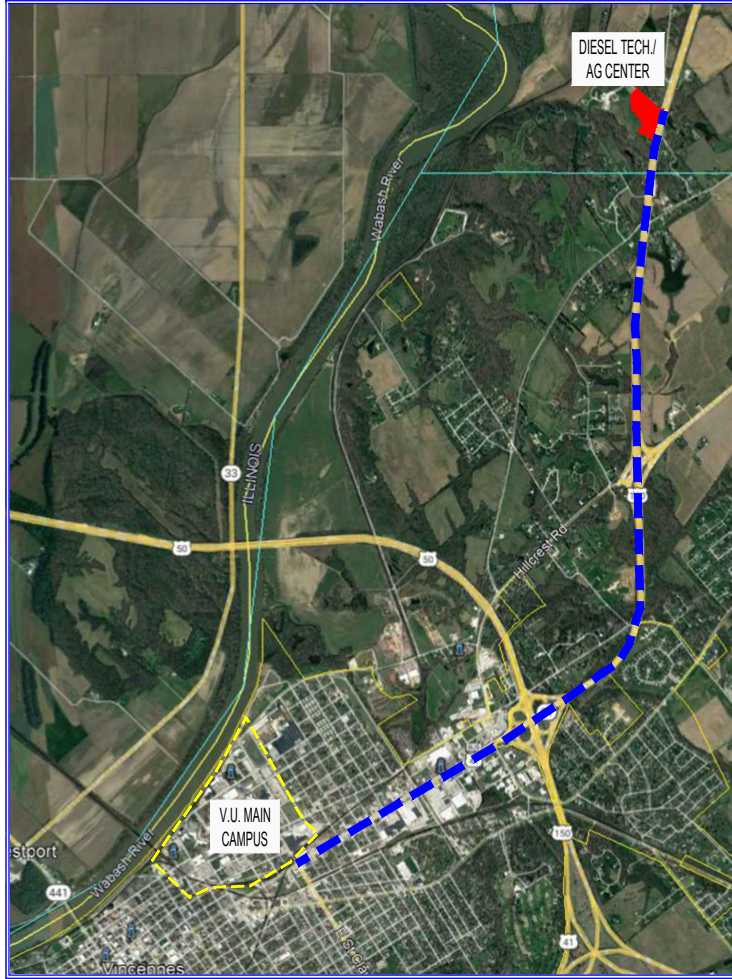

BUILDING LOCATIONS

- 88 AGC AGRICULTURAL CENTER**
4259 PURDUE RD. - OFF US HWY 41 NORTH OF VINCENNES
- 97 DTC DIESEL TECHNOLOGY CENTER**
4259 PURDUE RD. - OFF US HWY 41 NORTH OF VINCENNES
- 98 JDSB1 JOHN DEERE STORAGE BUILDING #1**
4259 PURDUE RD. - OFF US HWY 41 NORTH OF VINCENNES

VINCENNES UNIVERSITY

Diesel Technology and Ag Center Campus

DIRECTIONS FROM MAIN CAMPUS

STARTING POINT: Vincennes University Main Campus

1. Heading Northeast on N 2nd
2. Turn right onto E St Clair St (Stop Light)
3. Turn left onto N 6th St (Stop Light)
4. Straight onto US Hwy 41 N
5. Turn left onto N. Purdue Rd

*** Arrive at location.**